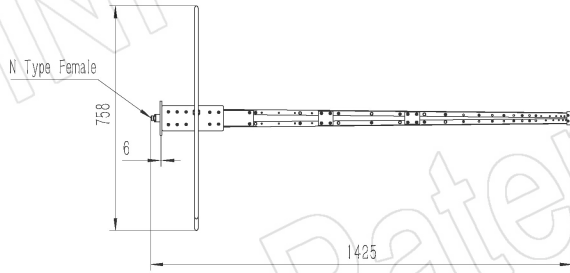

DS-3200C (P/N: DS-3200C)