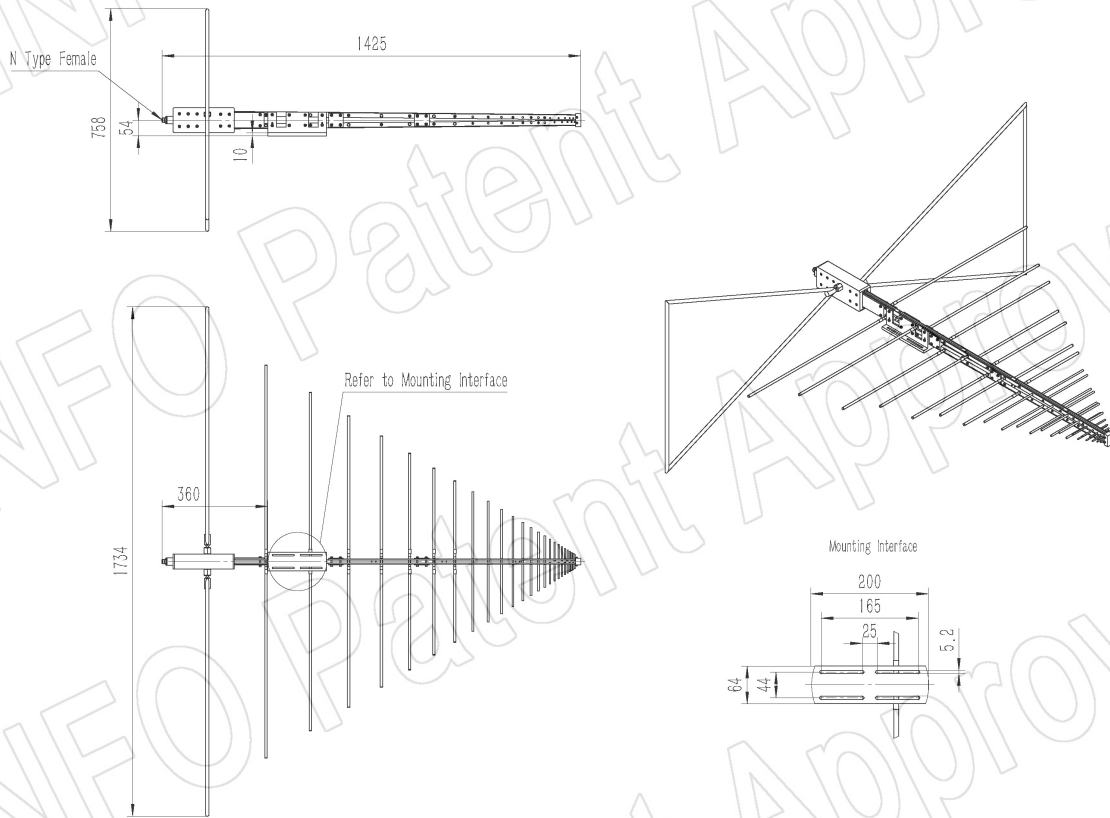

DS-3200 with Mounting Bracket (Option, P/N: DS-3200-MB)