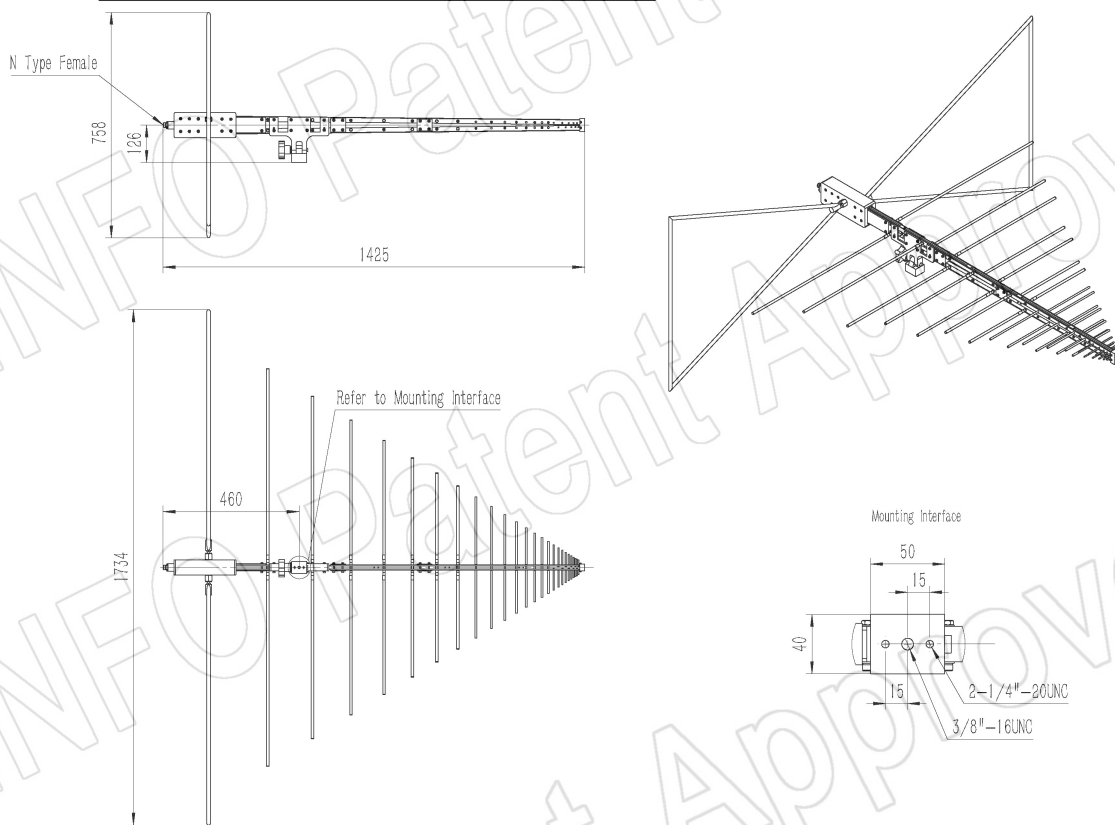

DS-3200 with Mounting Bracket for Tripod Application (Option, P/N: DS-3200-MBA)

AINFO Inc.

China(Beijing):
China(Chengdu):
USA :

Tel: (+86) 10-6266-7326,
Tel: (+86) 28-8519-2786,
Tel: (+1) 949-639-9688,

(+86) 10-6266-7327
(+86) 28-8519-3044
(+1) 949-639-9608

Fax: (+86) 10-6266-7379
Fax: (+86) 28-8519-3068
Fax: (+1) 949-639-9670

Website: www.ainfoinc.com
Email: sales@ainfoinc.com