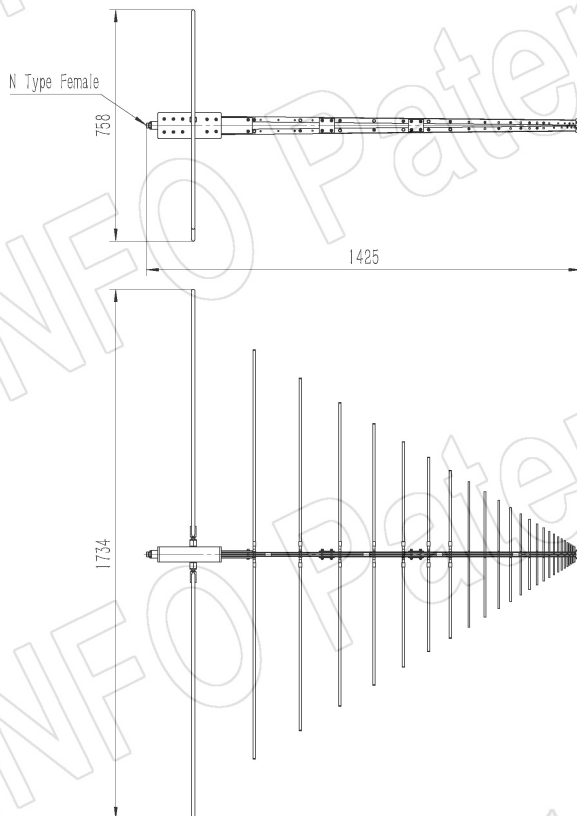

For reference only. See data sheet for the detailed specifications.

Technical Specification

P/N:DS-3200	
Frequency Range(GHz)	0.03 – 2.0
Gain(dBi)	6 Typ.
Polarization	Linear
3dB Beamwidth(deg)	E Plane: 100 - 51
	H Plane: 360 - 119
VSWR	10.0 Typ.(30-50MHz)
	2.0 Typ.(50-100MHz)
	1.5 Typ./ 2.0 Max.(100-2000MHz)
Output	N-Female
Average Power(W CW)	300 (200 @ 2.0GHz)
Peak Power(KW)	3
Material	Al
Size(mm)	1734 x 758 x 1425
Net Weight(Kg)	3.80 Around

P/N:DS-3200C	
Frequency Range(GHz)	0.03 – 2.0
Gain(dBi)	6 Typ.
Polarization	Linear
3dB Beamwidth(deg)	E Plane: 100 - 51
	H Plane: 360 - 119
VSWR	10.0 Typ.(30-50MHz)
	2.0 Typ.(50-100MHz)
	1.5 Typ./ 2.0 Max.(100-2000MHz)
Output	N-Female
Average Power(W CW)	300 (200 @ 2.0GHz)
Peak Power(KW)	3
Material	Al
Size(mm)	1734 x 758 x 1425
Net Weight(Kg)	3.90 Around

P/N:DS-3200E	
Frequency Range(GHz)	0.03 – 2.0
Gain(dBi)	6 Typ.
Polarization	Linear
3dB Beamwidth(deg)	E Plane: 100 - 51
	H Plane: 360 - 119
VSWR	10.0 Typ.(30-50MHz) 2.0 Typ.(50-100MHz) 1.5 Typ./ 2.0 Max.(100-2000MHz)
Output	N-Female
Average Power(W CW)	300 (200 @ 2.0GHz)
Peak Power(KW)	3
Material	Al
Size(mm)	1734 x 758 x 1601
Net Weight(Kg)	4.30 Around

PATENT ID (China)

ZL201630454596.2

Outline Drawing (Size: mm)

DS-3200 (P/N: DS-3200)

AINFO Inc.

China(Beijing):
China(Chengdu):
USA :

Tel: (+86) 10-6266-7326,
Tel: (+86) 28-8519-2786,
Tel: (+1) 949-639-9688,