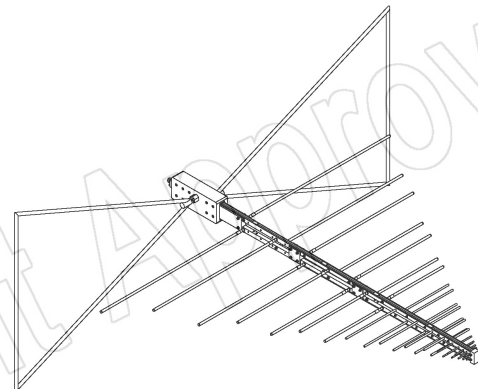

Outline Drawing (Size: mm)

DS-3200 (P/N: DS-3200)

AINFO Inc.

China(Beijing):
China(Chengdu):
USA :

Tel: (+86) 10-6266-7326,
Tel: (+86) 28-8519-2786,
Tel: (+1) 949-639-9688,

(+86) 10-6266-7327
(+86) 28-8519-3044
(+1) 949-639-9608

Fax: (+86) 10-6266-7379
Fax: (+86) 28-8519-3068
Fax: (+1) 949-639-9670

Website: www.ainfoinc.com
Email: sales@ainfoinc.com