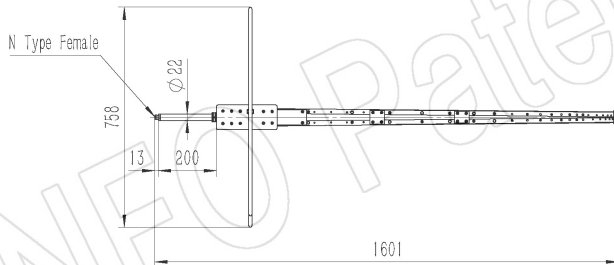

DS-3200E (P/N: DS-3200E)