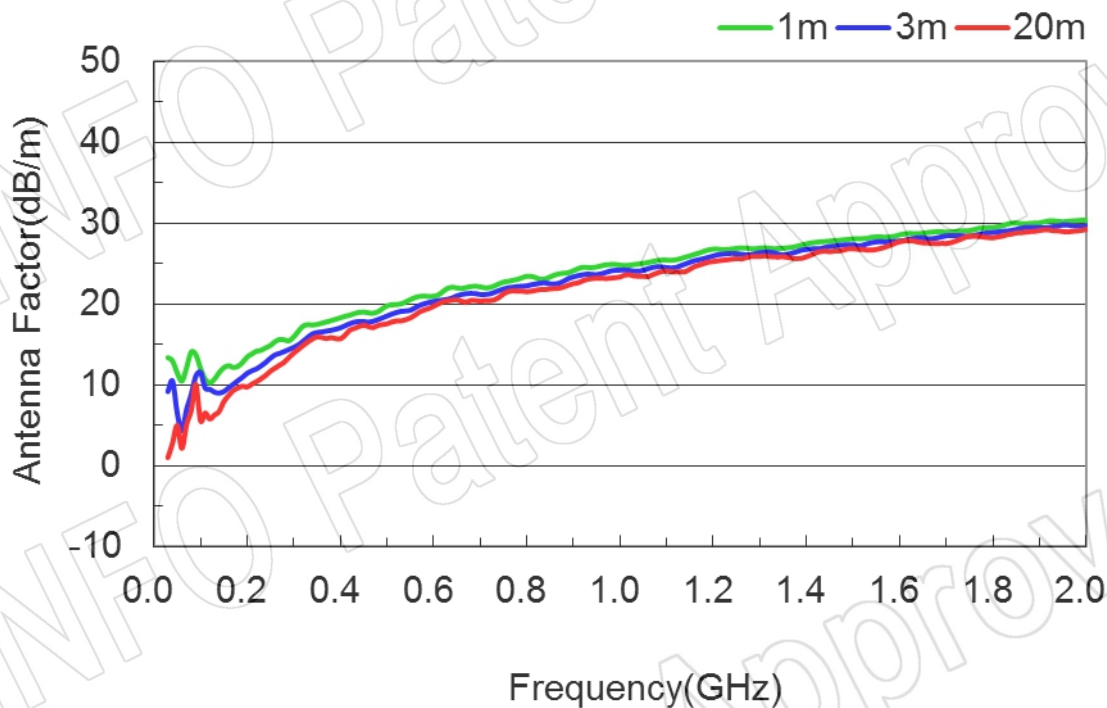

For reference only. See data sheet for the detailed specifications.

Technical Specification

P/N:DS-3200	
Frequency Range(GHz)	0.03 – 2.0
Gain(dBi)	6 Typ.
Polarization	Linear
3dB Beamwidth(deg)	E Plane: 100 - 51
	H Plane: 360 - 119
VSWR	10.0 Typ.(30-50MHz)
	2.0 Typ.(50-100MHz)
	1.5 Typ./ 2.0 Max.(100-2000MHz)
Output	N-Female
Average Power(W CW)	300 (200 @ 2.0GHz)
Peak Power(KW)	3
Material	Al
Size(mm)	1734 x 758 x 1425
Net Weight(Kg)	3.80 Around

3. VSWR(10.0 Typ. 30-50MHz, 2.0 Typ. 50-100MHz, 1.5 Typ. / 2.0 Max. 100-2000MHz)

4. Pattern