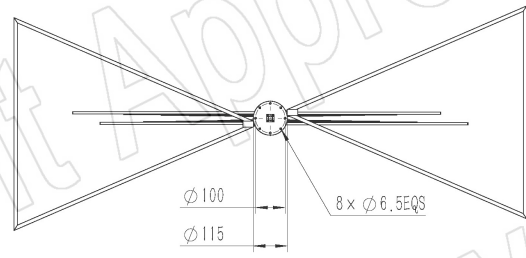

DS-3200C (P/N: DS-3200C)