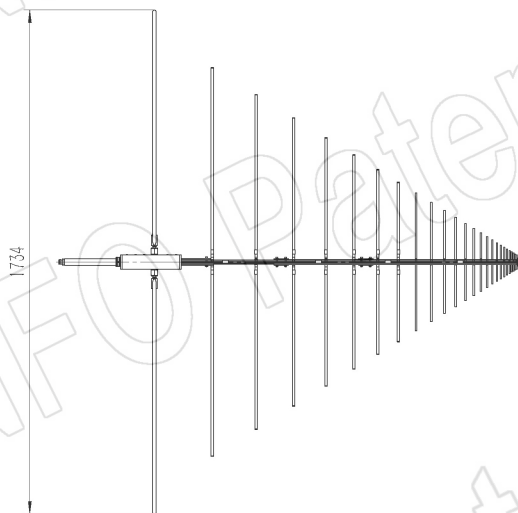

DS-3200E (P/N: DS-3200E)