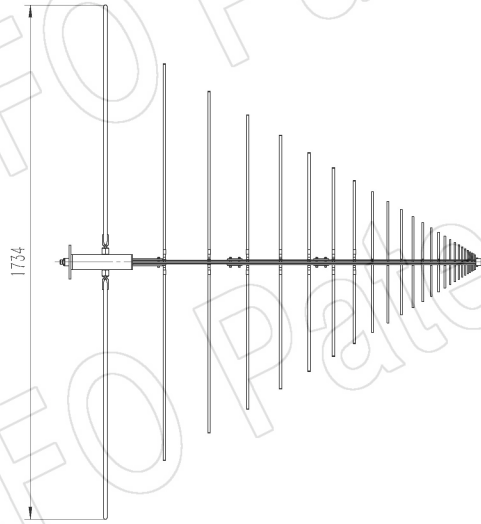

DS-3200C (P/N: DS-3200C)